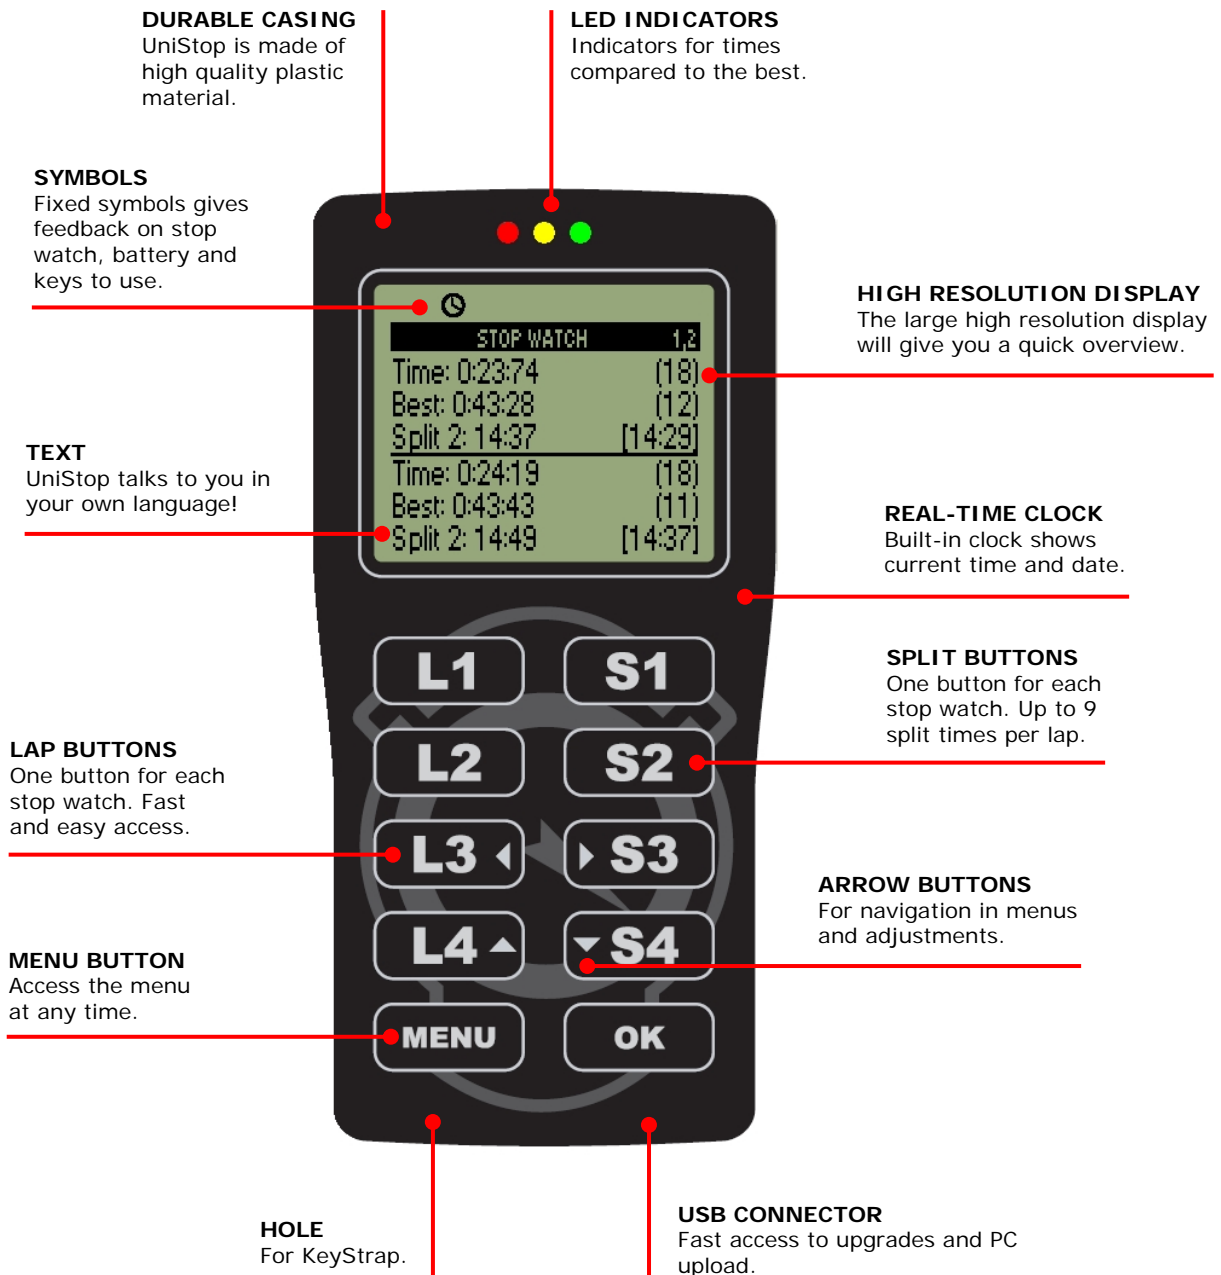

Unipro UniStop

* Actual size

See pricing and details on unipro.laptimer.com